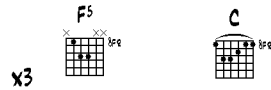

ALIVE - PEARL JAM - MAIN RIFF

AS PLAYED BY STONE GOSARD
TRANSCR.: HAIKO HEINZ

Musical notation for measures 1-3. Treble clef, 4/4 time. Bass clef with guitar tablature. Measure 1: 0 0 | 12 \ 0 | 2 0 7 9 9 7 7 2 2 0 | 2 0 5 7 0 7 9 9 7 9 (10) 9 7 0 |

Musical notation for measures 4-6. Measure 4 starts with a repeat sign. Measure 5 has a 2/4 time signature change. Measure 6 has a 4/4 time signature change. Treble clef, 4/4 time. Bass clef with guitar tablature. Measure 4: 2 0 7 9 9 7 7 2 2 0 | 2 0 5 7 0 7 9 9 7 9 (10) 9 7 0 | Measure 5: 10-10-10-10 8 8 8 8 | 9 9 10 10 | Measure 6: 8 8 8 8 | 8 8 8 8 |

Musical notation for measures 7-9. Treble clef, 4/4 time. Bass clef with guitar tablature. Measure 7: 0 5 7 0 7 9 9 7 7 2 2 0 | 0 5 7 0 7 9 9 7 9 (10) 9 7 0 | Measure 8: 0 5 7 0 7 9 9 7 7 2 2 0 | Measure 9: 0 5 7 0 7 9 9 7 9 (10) 9 7 0 |

Musical notation for measures 10-12. Treble clef, 4/4 time. Bass clef with guitar tablature. Measure 10: 0 5 7 0 7 9 9 7 9 (10) 9 7 0 | Measure 11: 0 5 7 0 7 9 9 7 7 2 2 0 | Measure 12: 0 5 7 0 7 9 9 7 9 (10) 9 7 0 |