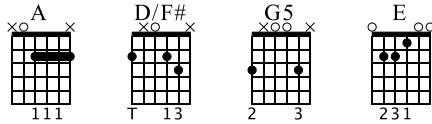

Highway To Hell

AC DC

Standard tuning

♩ = 120

Main Riff

E-Gt

1

A D/F# G5

TAB

4

TAB

Bridge

E

6

TAB

Chorus Riff